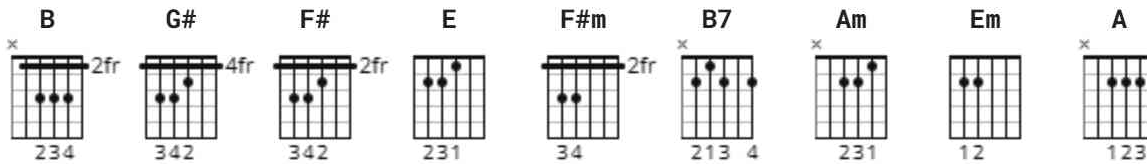

Its Now Or Never Chords by Elvis Presley

Difficulty: intermediate

Tuning: E A D G B E

CHORDS

[Intro]

(tremolo **B G# F# E**)

[Chorus]

E **F#m**
It's now or never, come hold me tight
B7 **E**
Kiss me my darling, be mine tonight
Am **Em** **E** **B7**
Tomorrow will be too late, it's now or never
E
My love won't wait.

[Verse]

E **A**
When I first saw you with your smile so tender
B7 **E**
My heart was captured, my soul surrendered
E **A**
I'd spend a lifetime waiting for the right time
E **B7** **E**
Now that your near the time is here at last.

[Chorus]

E **F#m**
It's now or never, come hold me tight
B7 **E**
Kiss me my darling, be mine tonight
Am **Em** **E** **B7**
Tomorrow will be too late, it's now or never
E
My love won't wait.

[Verse]